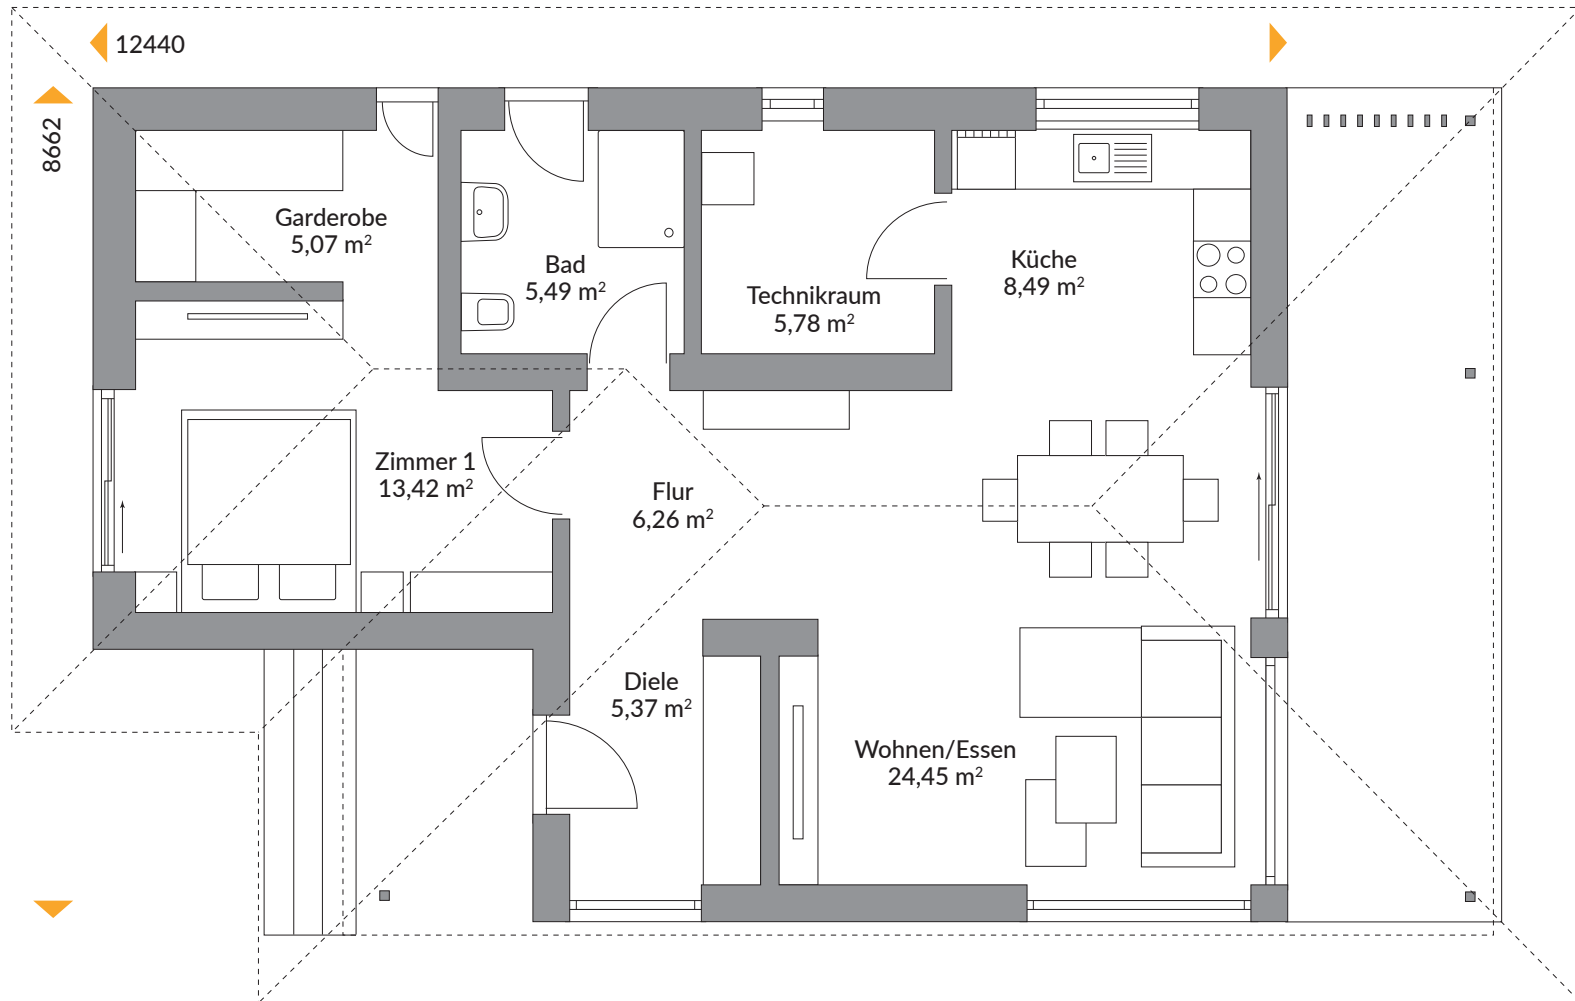

# NEXT Wood 75WT

74,33 m<sup>2</sup>

Erdgeschoss 74,33 m<sup>2</sup>

**N E X T**  
*by Danwood*